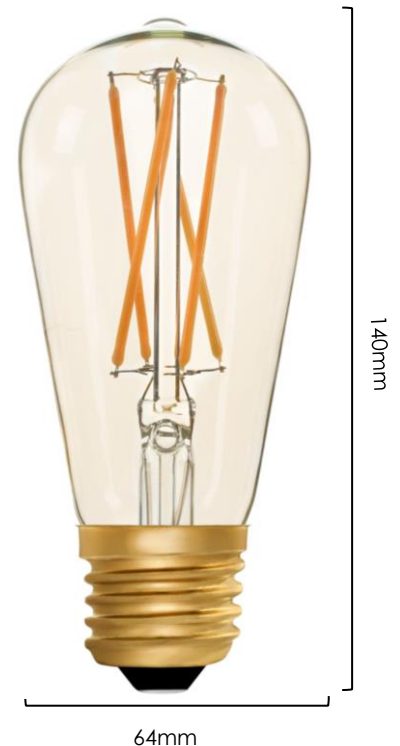

AMBER SQUIRREL CAGE ST64

4W | 300 Lm | 2000K

Decorative, ultra dimmable LED filament light bulb with flicker-free technology and 30,000 hours lifetime. This lamp uses 4 watts of power to produce 300 lumens at a CRI of 95.

Item number: ZIKD044/4W22E27A

LAMP

Style	ST64 Squirrel Cage
Socket	E27
Filaments	4 x 68mm
Dimmable	Yes, leading & trailing edge
LED Wattage	4w
Equivalent	30w
Lumen	300 lm
CCT LED Chip	2200K
CCT in testing at 240V	2000K
CRI	CRI95
Glass finish	Amber
Warranty	3 years

DIMENSIONS

Lamp Weight	Up to 55g
Inner / Outer carton q'ty	10 / 100

EAN13 CODES

ZIKD044/4W22E27A 5060537721422

ITF14 CODES

ZIKD044/4W22E27A 15060537721429

Our lamps as well as the technologies behind them are subject to continuous improvements. All specification is subject to change without notice. Please refer to our website for the most up to date information.